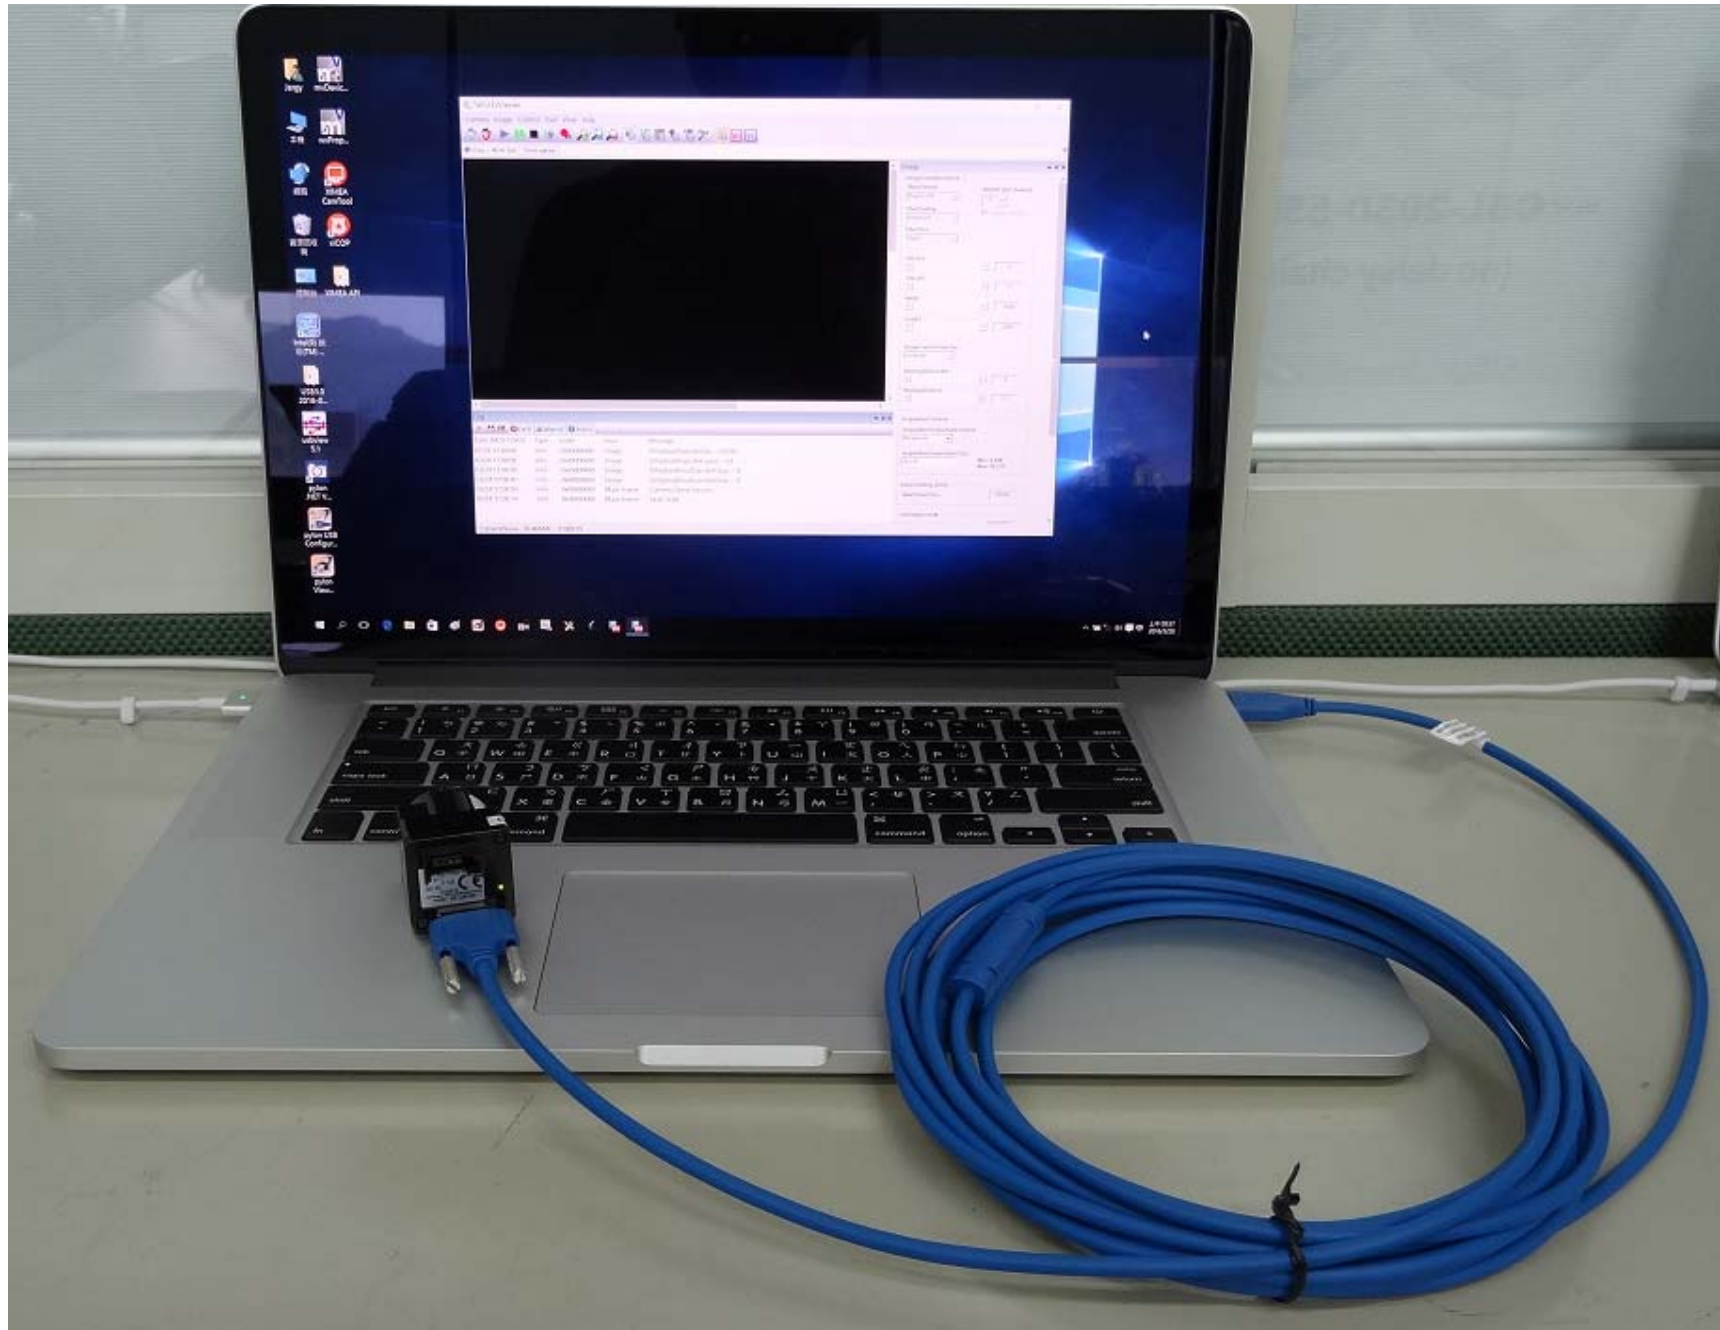

### Test Platform

Type	PC		
Model	msi Z170A PC MATE		
OS	Windows 10 Pro 64-bit		
CPU	Intel Core i5-6400		
HDD	SATA III 1TB		
RAM	DDR4 4GB		
USB 3.0	PCH 6 Ports(Intel Z170 Native)		

Tested Camera : BU406MC

## Test Report

Model : CBL-USD302MBS-5m  
Camera Brand Name : Toshiba Teli

Ver : 1.0

Date : 2016/3/28

### Test Platform

Type NB		
Model MAC		
OS Windows 10 Pro 64-bit		
CPU Intel Core i7-4770HQ		
HDD SATA III SSD 256GB		
RAM DDR3 16GB		
USB 3.0 PCH 2 Ports(Intel Z87 Native)		

Tested Camera : BU406MC

Tested time : 87h